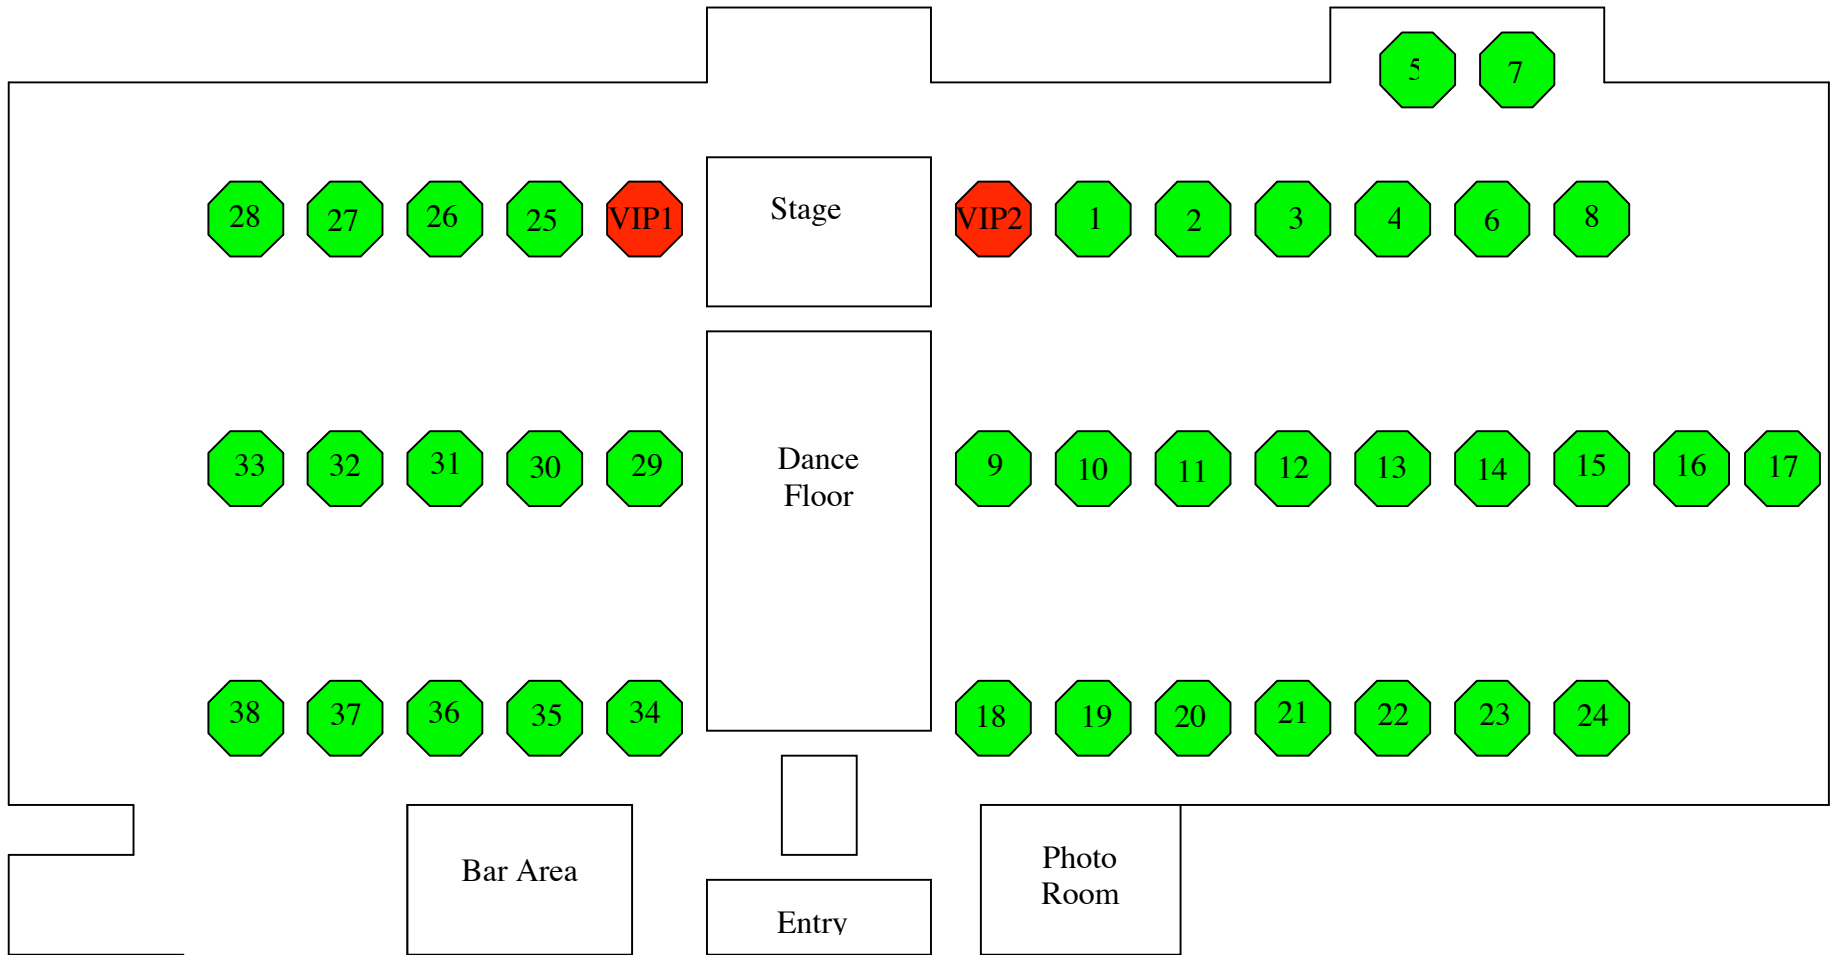

## DBMG Christmas Gala Floor Plan – Table Locations Crow Canyon Country Club

**Seating Table Legend**

				
Sold Out	Open	Half Full	6 Seats Left	2 Seats Left